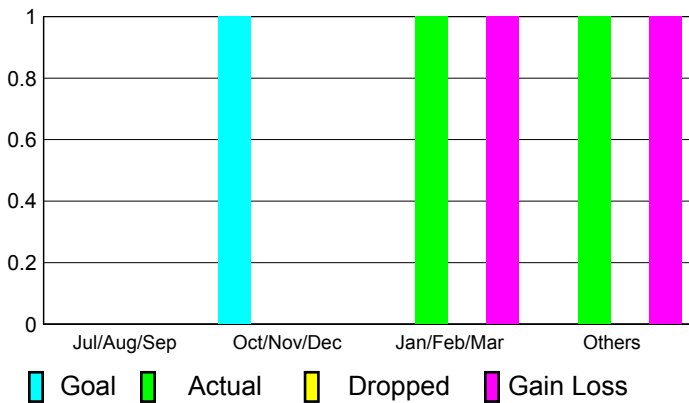

2010-2011 GMT Reports for District (or Undistricted) **District 300C2**

GMT: **PEI-JEN CHEN**

Location: **M.D. 300 Taiwan**

GMT CA: **5**

CLUBS

Club Results 2010-2011

Clubs 2009-2010

Month	New Club Goal	Actual New Clubs	Actual Dropped Clubs	Gain/Loss of Clubs	Gain/Loss of Clubs
Jul/Aug/Sep	0	0	0	0	0
Oct/Nov/Dec	1	0	0	0	0
Jan/Feb/Mar	0	1	0	1	0
Apr/May/Jun	0	1	0	1	0
Totals	1	2	0	2	0

Club Results 2010-2011

Goal, New, Dropped, Gain/Loss

Comparison of Club Gain/Loss

Current Year Compared to the Previous Year

YTD Status Quo Clubs 2010-2011

Status Quo Clubs Compared to Status Quo Members

MEMBERSHIP