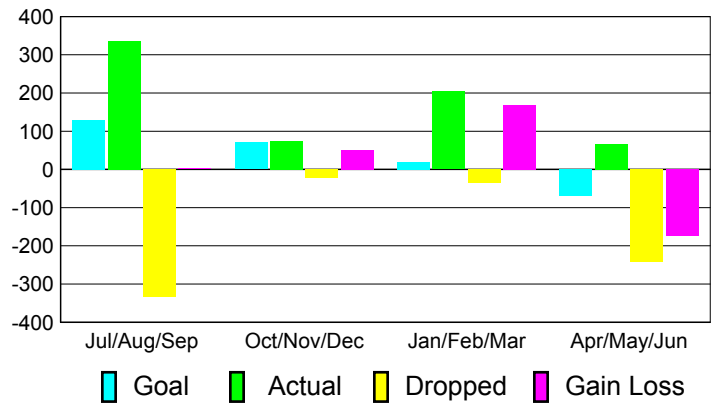

Membership Results 2010-2011

Goal, New, Dropped, Gain/Loss

Comparison of Membership Gain/Loss

Current Year Compared to the Previous Year