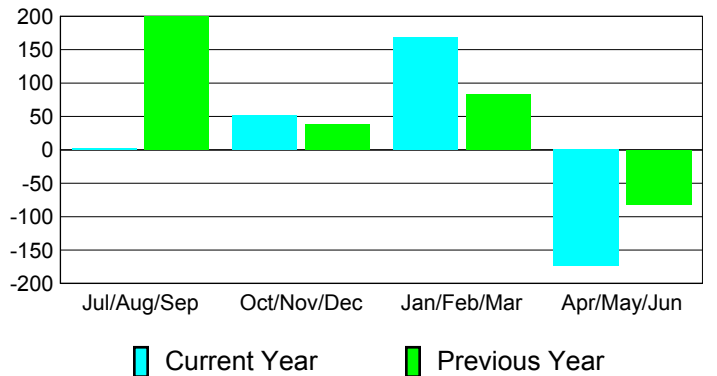

Membership Results 2010-2011

Membership 2009-2010

Month	Net Memb Goal	Actual New Memb	Actual Dropped Memb	Gain/Loss of Memb	Gain/Loss of Memb
Jul/Aug/Sep	130	335	-333	2	200
Oct/Nov/Dec	70	75	-23	52	38
Jan/Feb/Mar	20	204	-35	169	83
Apr/May/Jun	-70	67	-241	-174	-82
Totals	150	681	-632	49	239

Membership Results 2010-2011

Goal, New, Dropped, Gain/Loss

Comparison of Membership Gain/Loss

Current Year Compared to the Previous Year

Gender Comparison 2010-2011

Jul/Aug/Sep

Oct/Nov/Dec

Jan/Feb/Mar